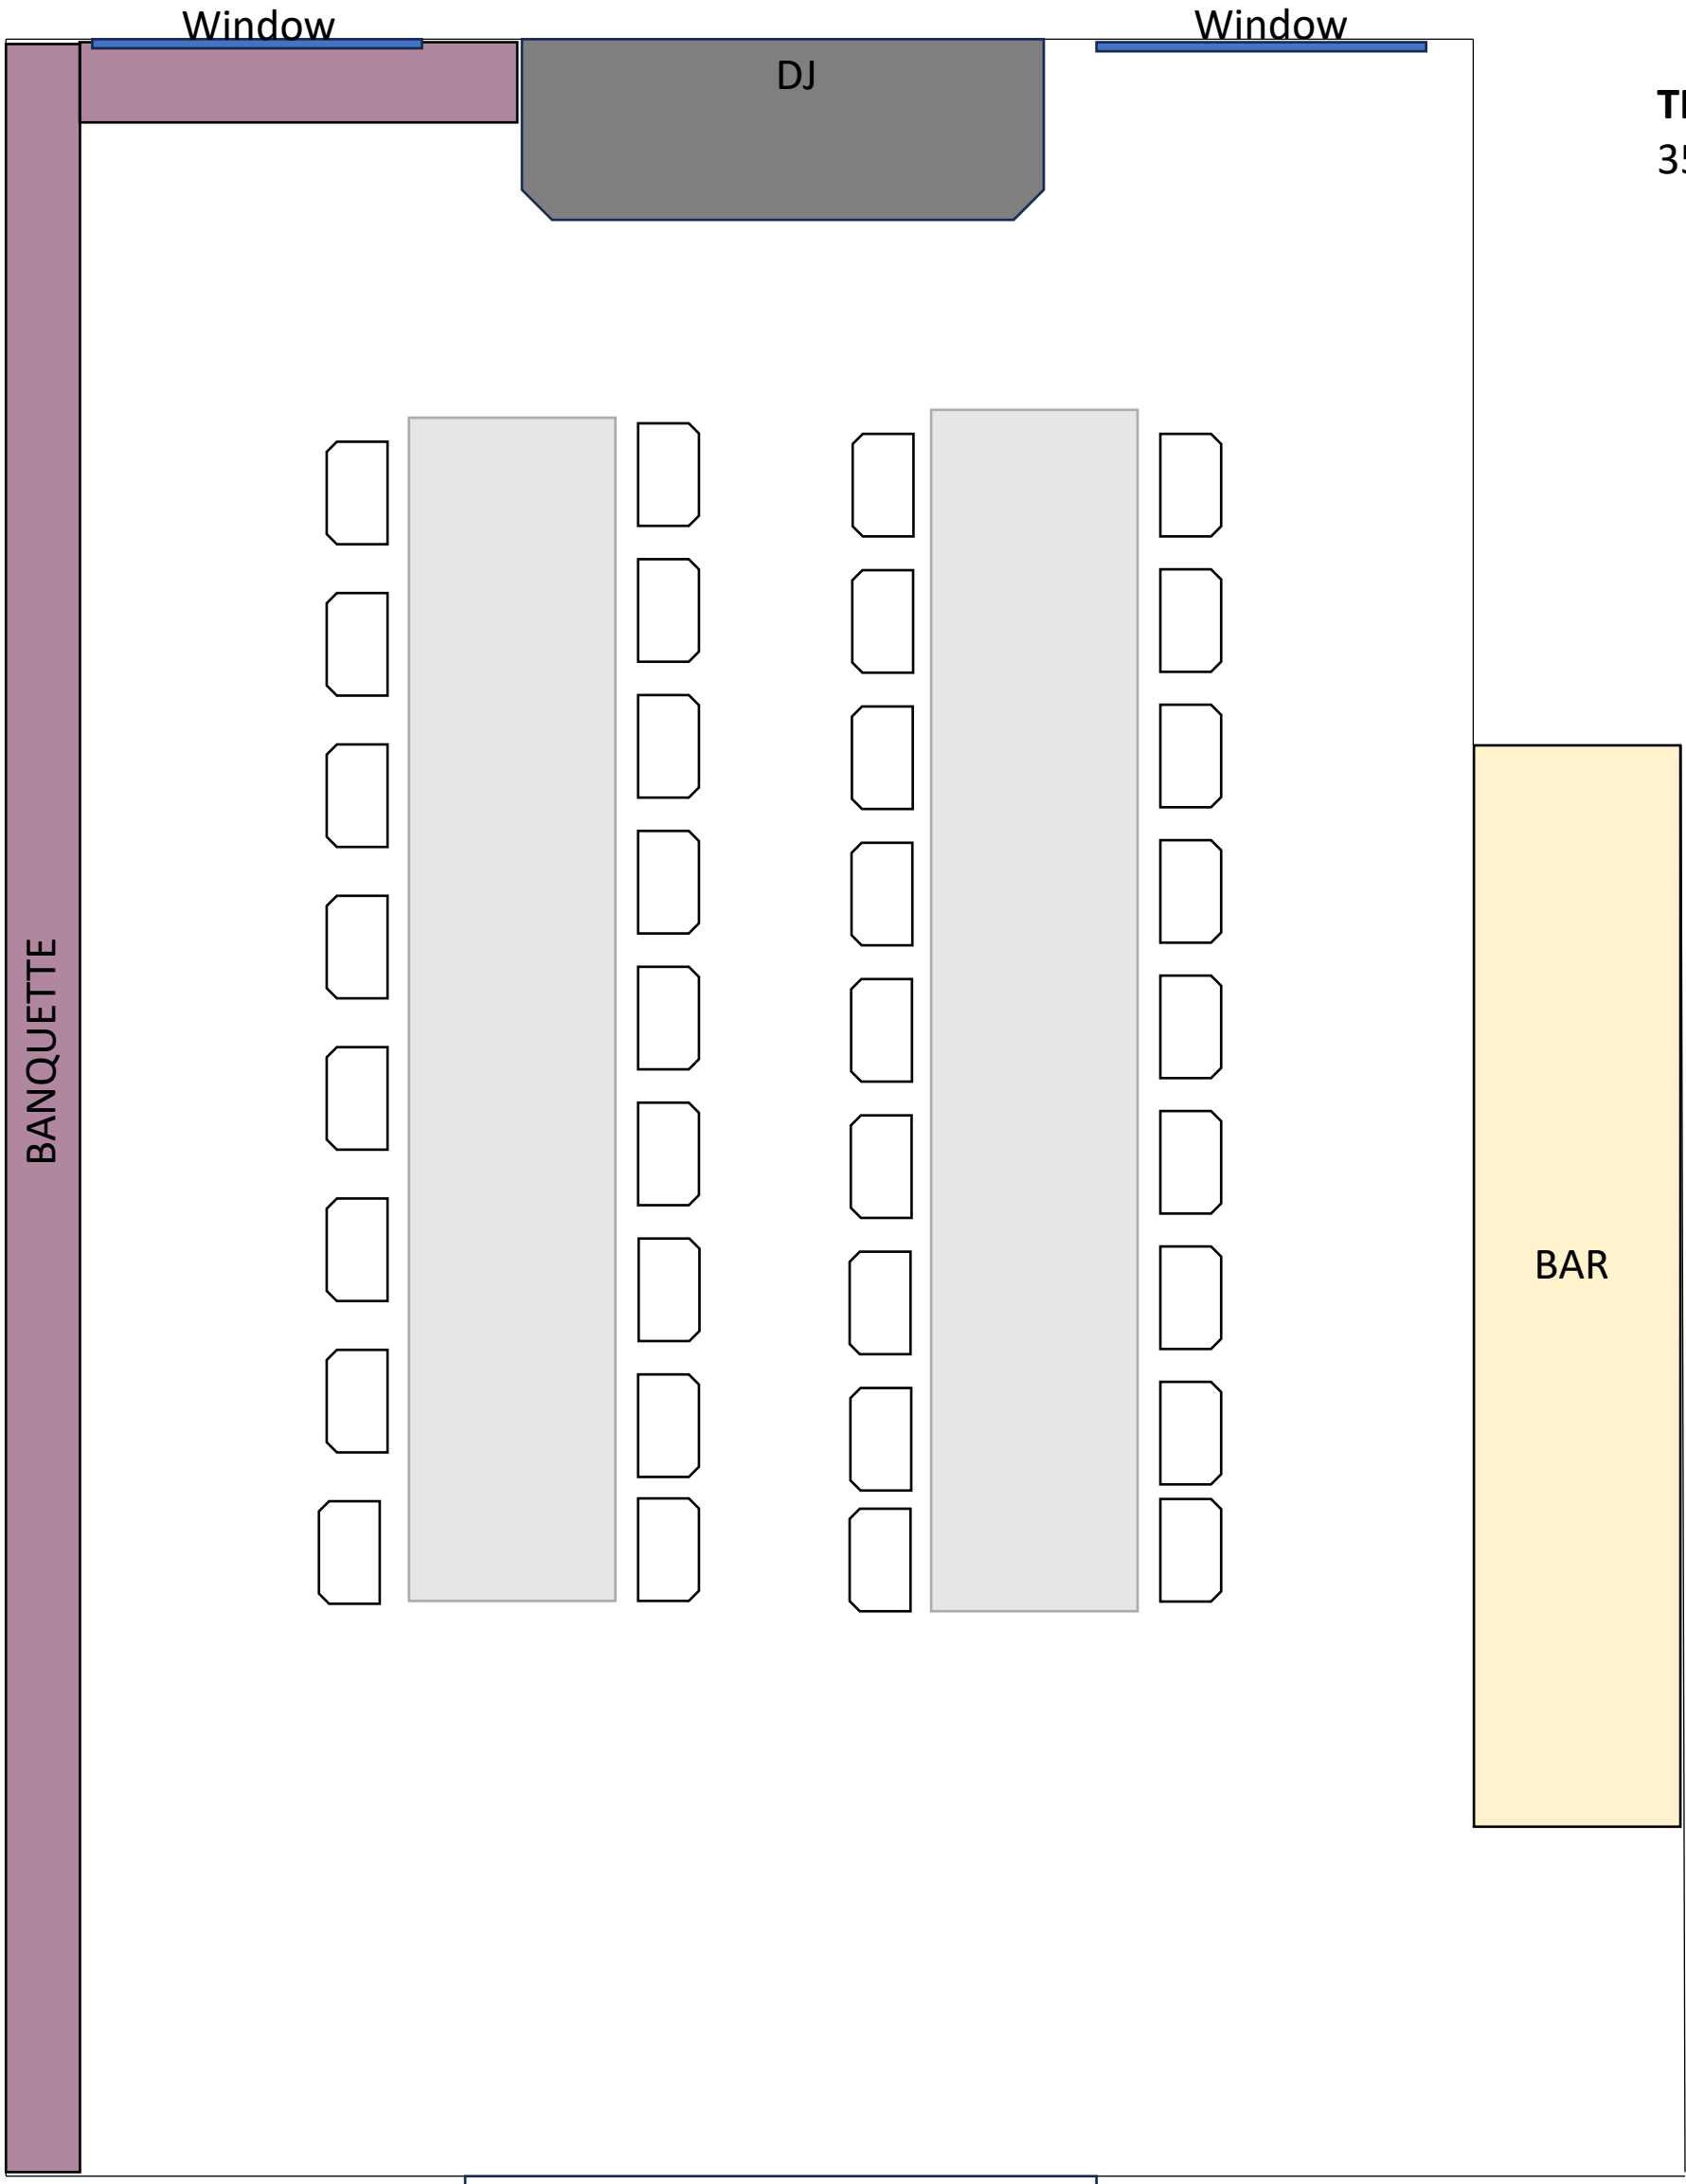

**THE LOUNGE  
MAX LAYOUT  
58 Guests**

**THE LOUNGE**  
56 Guests

BANQUETTE

Window

Window

DJ

BAR

TO DINING ROOM – LVL 1

**THE LOUNGE**  
52 Guests

BAR

TO DINING ROOM - LVL 1

**THE LOUNGE**  
48 Guests

BANQUETTE

DJ

Window

Window

BAR

TO DINING ROOM - LVL 1

**THE LOUNGE**  
44 Guests

**THE LOUNGE**  
35 Guests

**THE LOUNGE**  
40 Guests

**THE LOUNGE**  
35 Guests

TO DINING ROOM - LVL 1