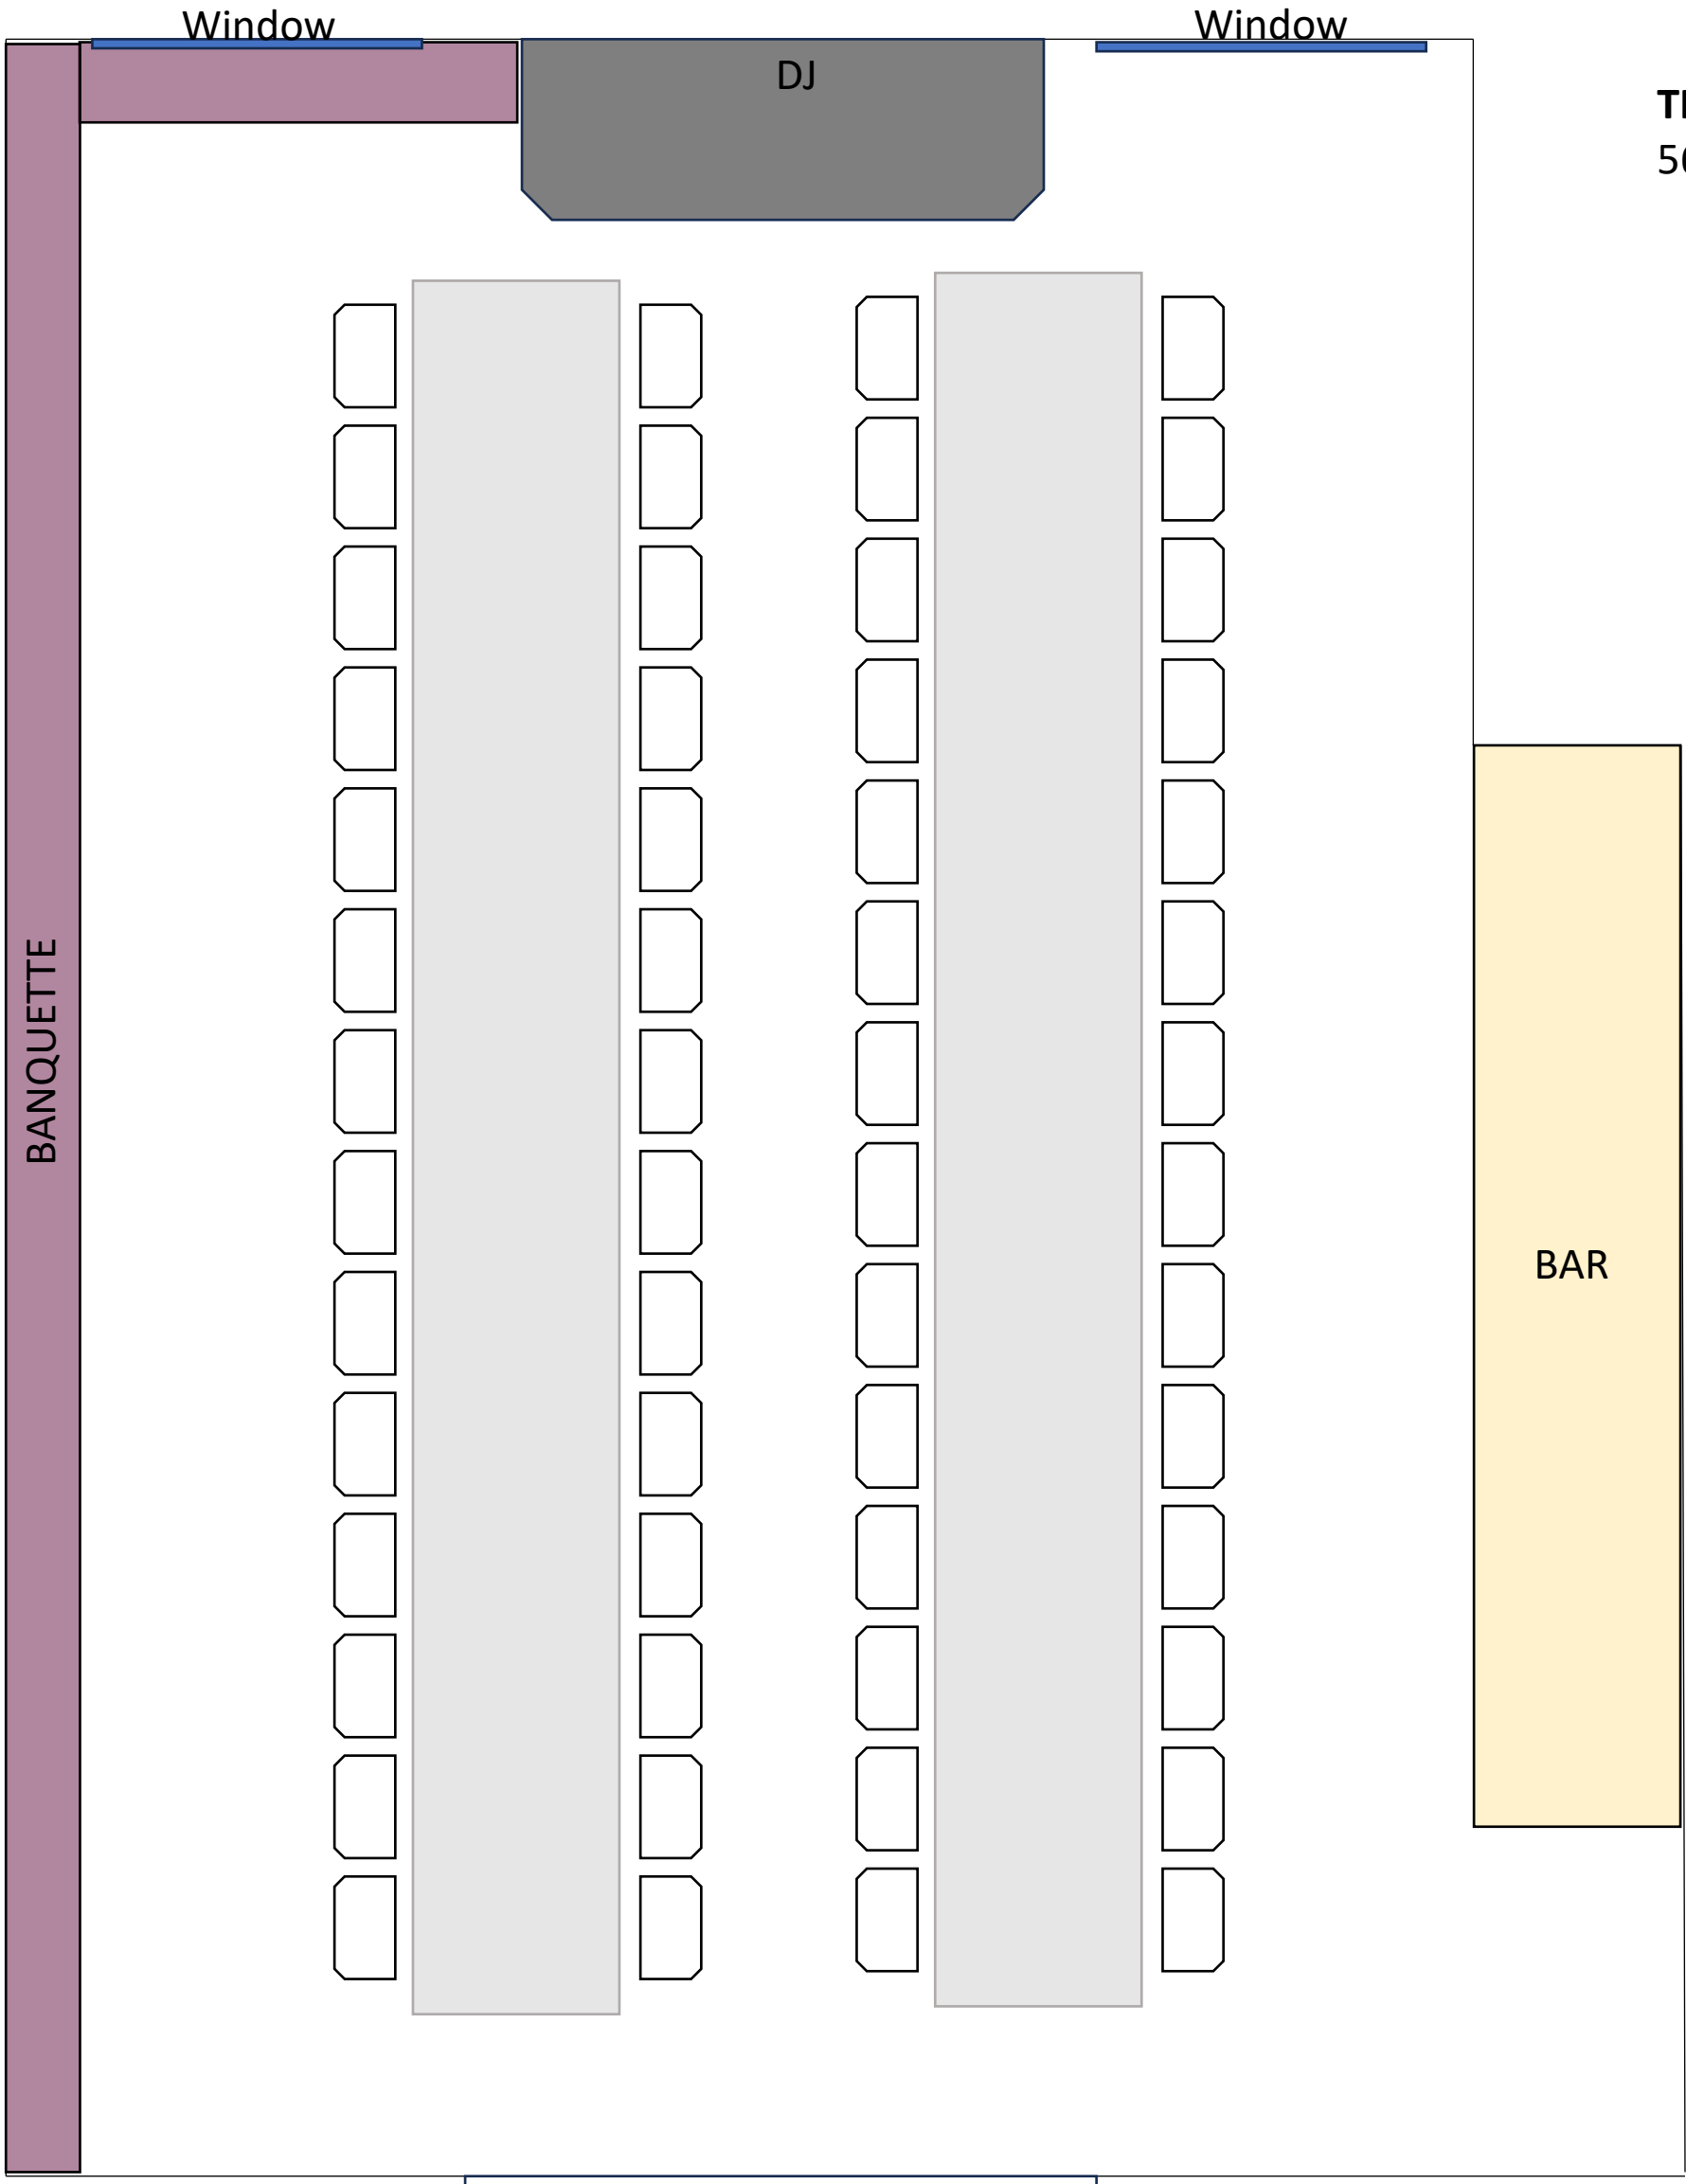

**THE LOUNGE  
MAX LAYOUT  
58 Guests**

**THE LOUNGE**  
56 Guests

BANQUETTE

Window

Window

DJ

BAR

TO DINING ROOM – LVL 1

**THE LOUNGE**  
52 Guests

BAR

TO DINING ROOM - LVL 1

**THE LOUNGE**  
48 Guests

BANQUETTE

DJ

Window

Window

BAR

TO DINING ROOM - LVL 1

**THE LOUNGE**  
44 Guests

**THE LOUNGE**  
35 Guests

**THE LOUNGE**  
40 Guests

**THE LOUNGE**  
35 Guests

TO DINING ROOM - LVL 1