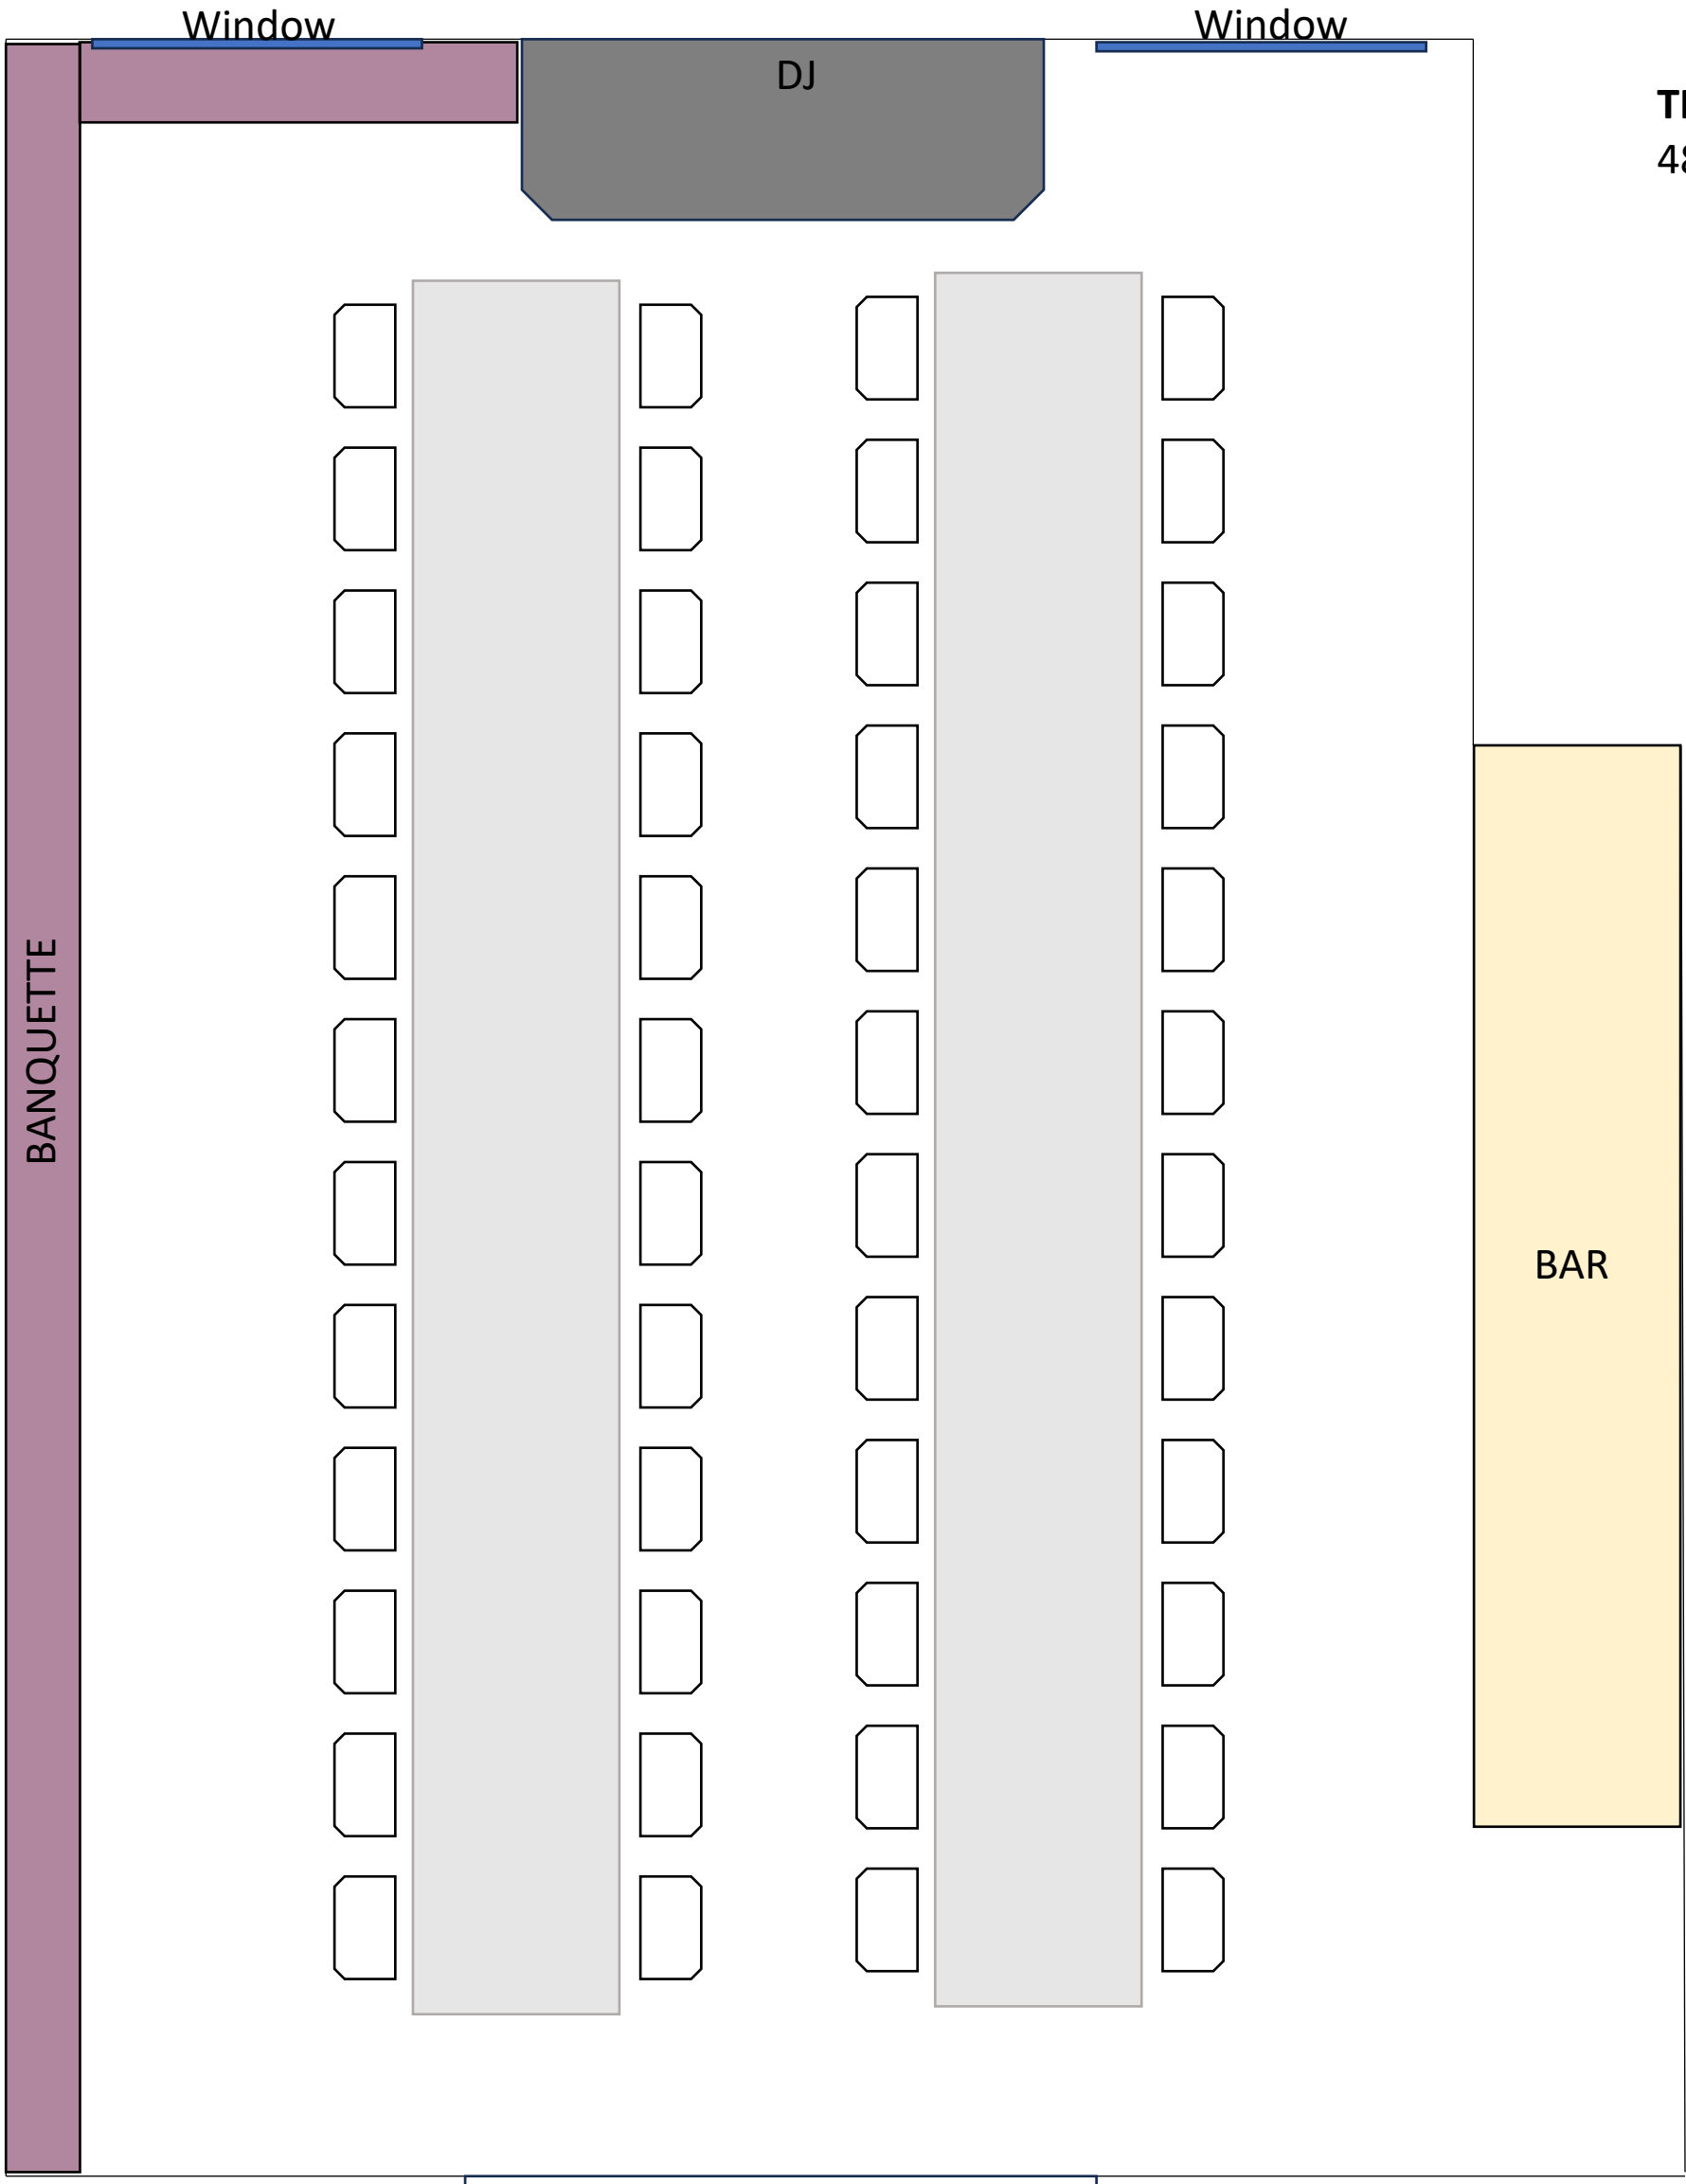

**THE LOUNGE  
MAX LAYOUT  
58 Guests**

**THE LOUNGE**  
56 Guests

BANQUETTE

Window

Window

DJ

BAR

TO DINING ROOM – LVL 1

**THE LOUNGE**  
52 Guests

BAR

TO DINING ROOM - LVL 1

**THE LOUNGE**  
48 Guests

BANQUETTE

DJ

Window

Window

BAR

TO DINING ROOM - LVL 1

**THE LOUNGE**  
44 Guests

**THE LOUNGE**  
35 Guests

**THE LOUNGE**  
40 Guests

**THE LOUNGE**  
35 Guests

TO DINING ROOM - LVL 1