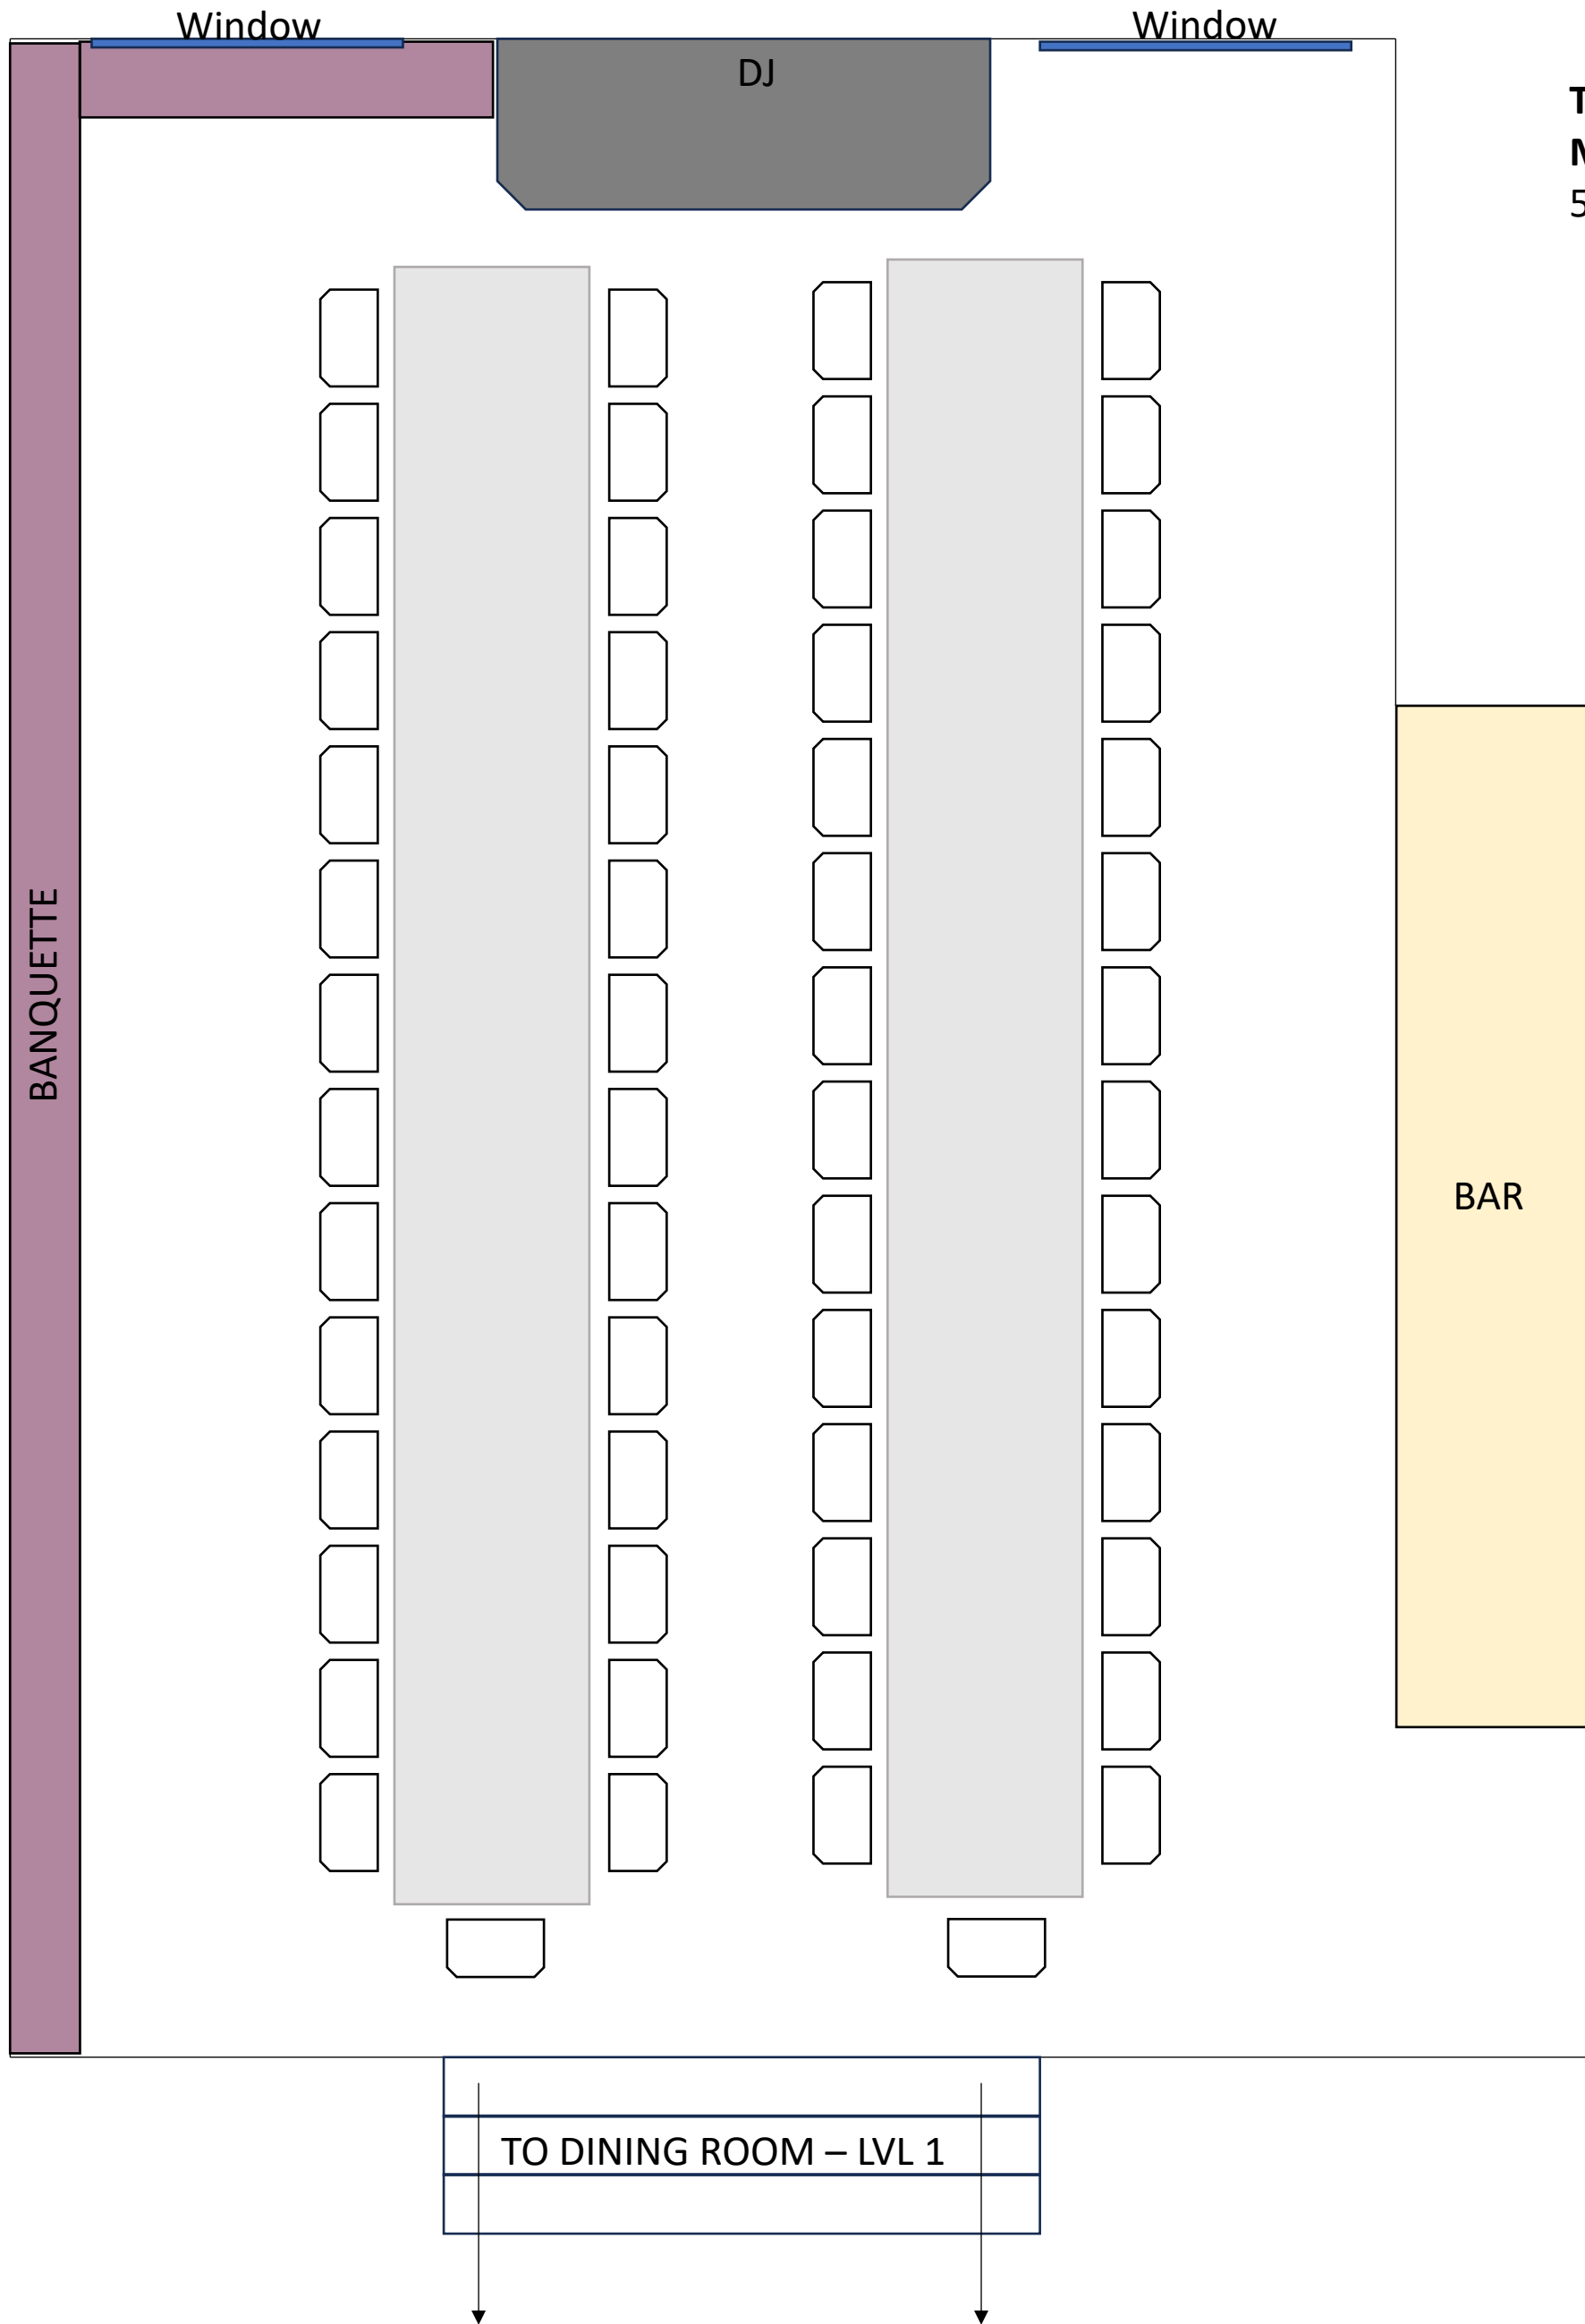

**THE LOUNGE  
MAX LAYOUT  
58 Guests**

**THE LOUNGE**  
56 Guests

BANQUETTE

Window

Window

DJ

BAR

TO DINING ROOM – LVL 1

**THE LOUNGE**  
52 Guests

BAR

TO DINING ROOM - LVL 1

**THE LOUNGE**  
48 Guests

BANQUETTE

DJ

Window

Window

BAR

TO DINING ROOM - LVL 1

**THE LOUNGE**  
44 Guests

**THE LOUNGE**  
35 Guests

**THE LOUNGE**  
40 Guests

**THE LOUNGE**  
35 Guests

TO DINING ROOM - LVL 1