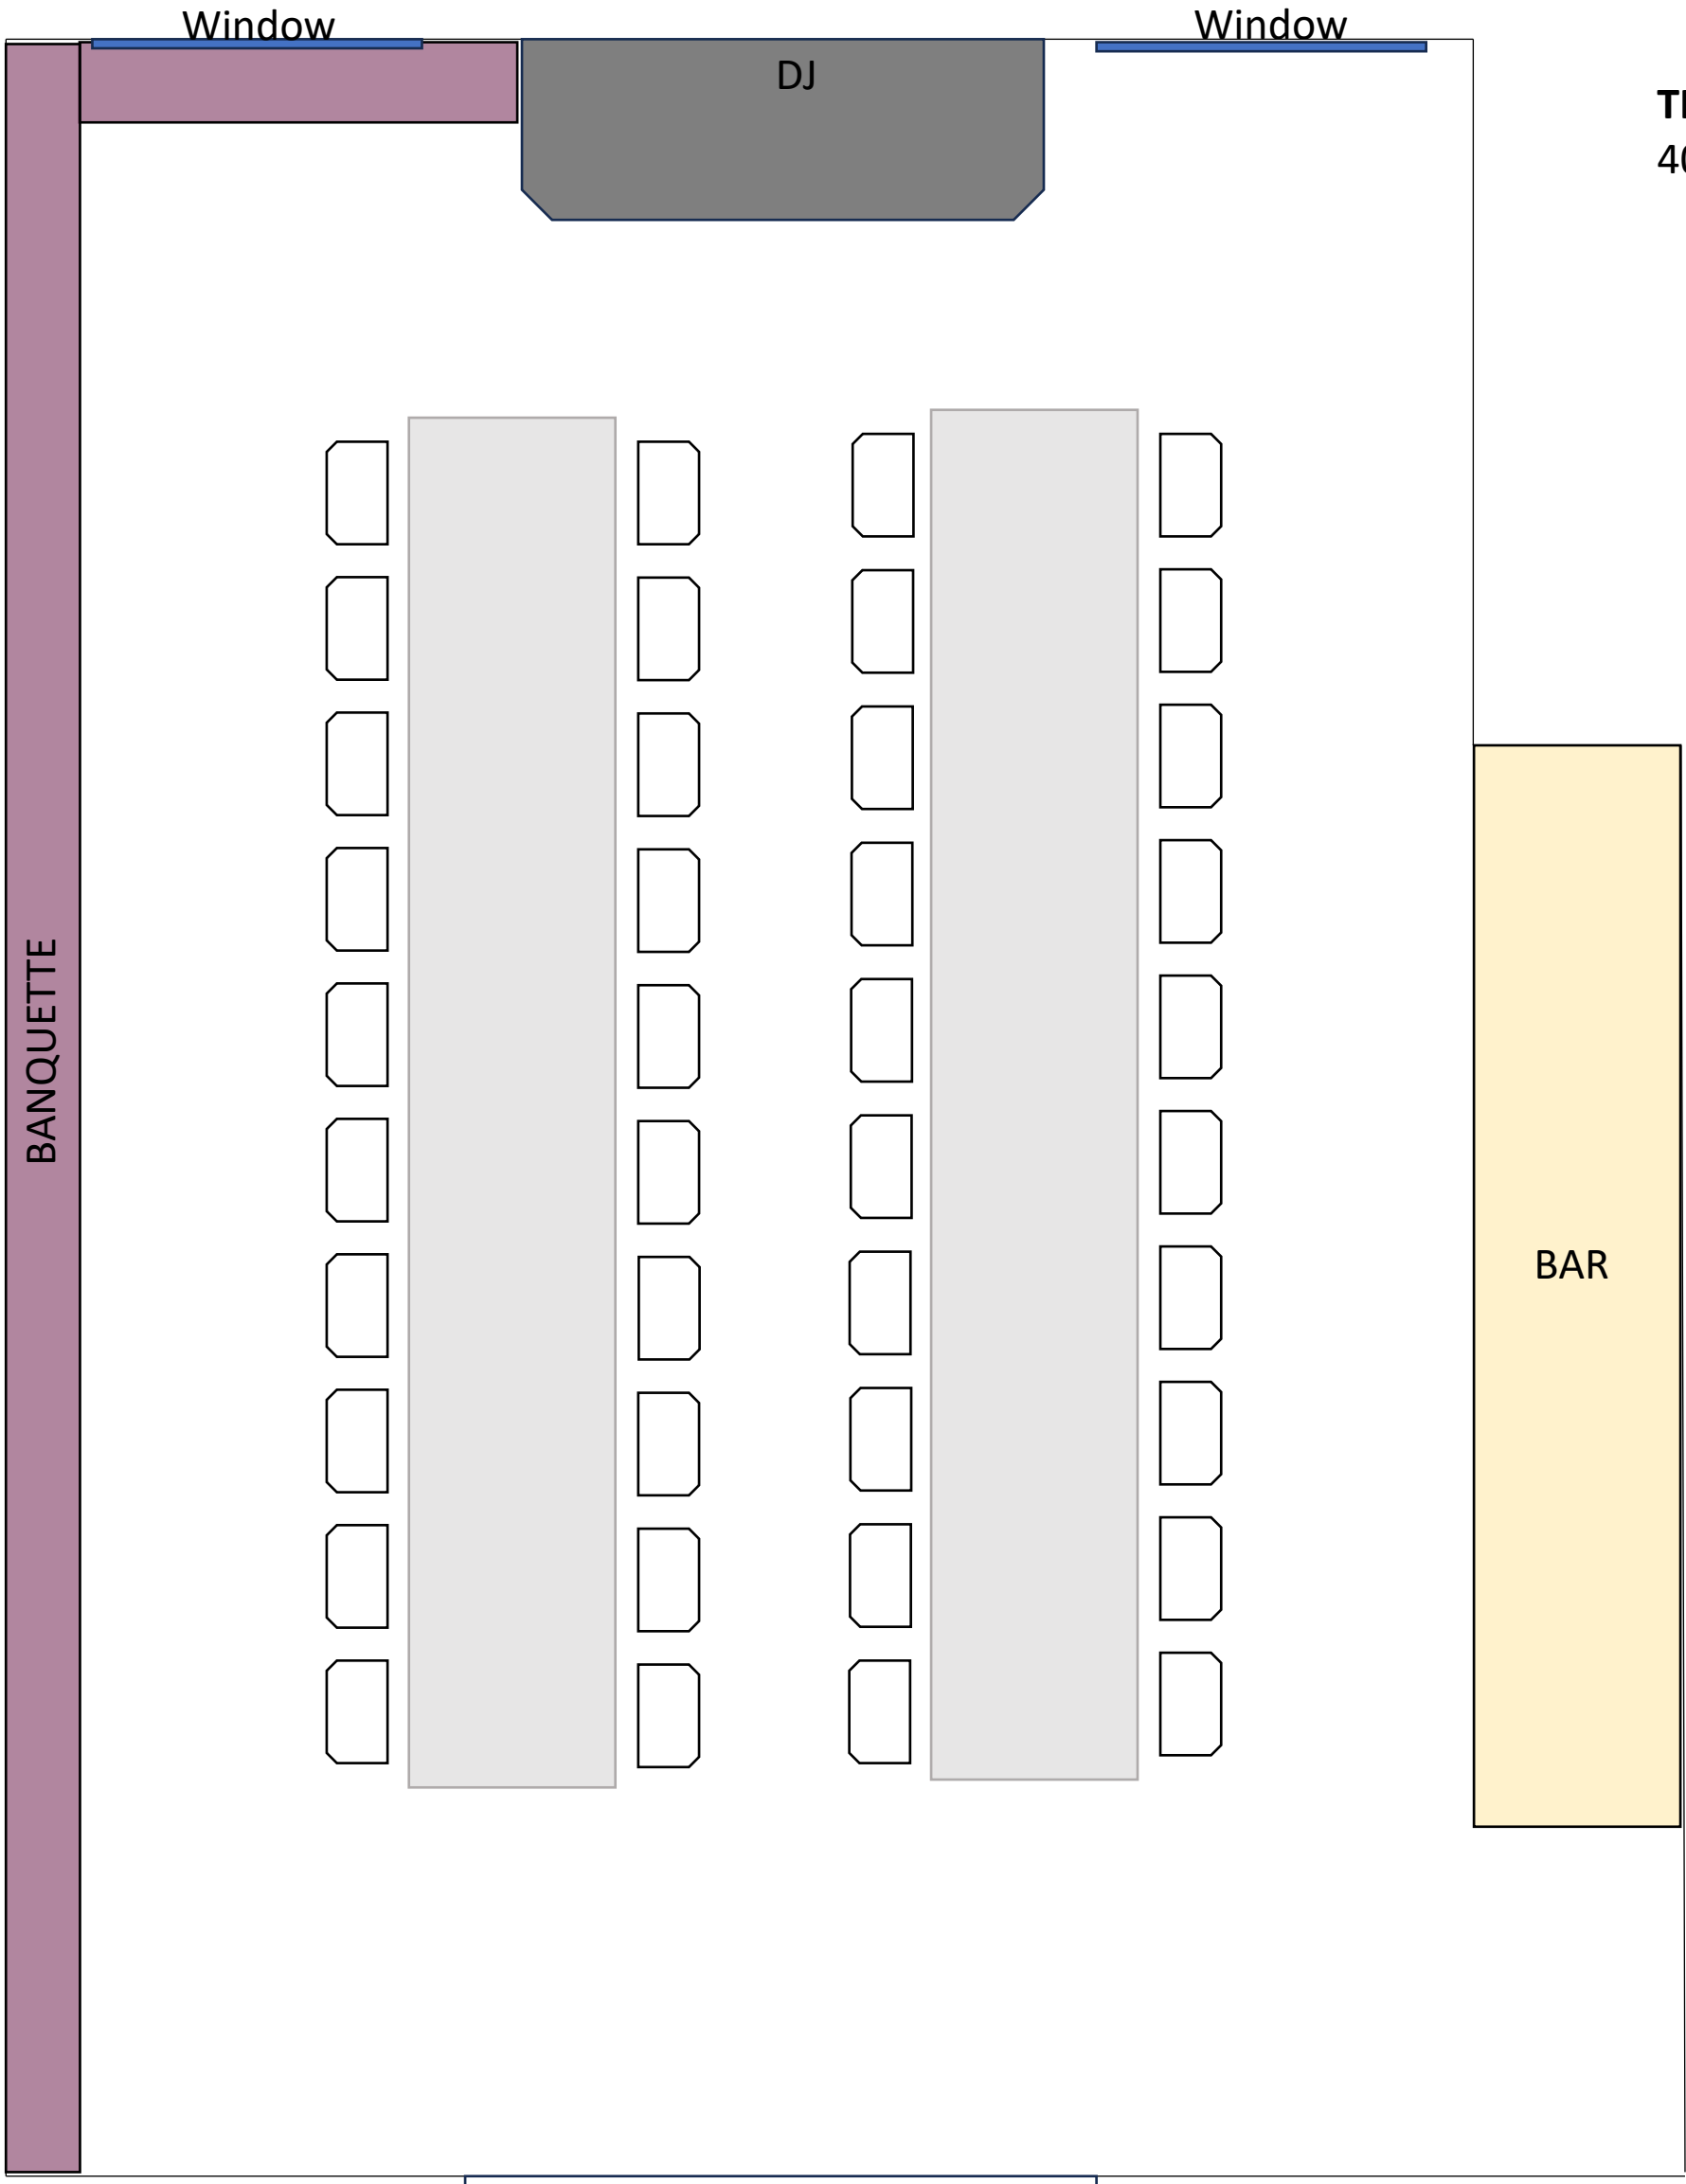

**THE LOUNGE  
MAX LAYOUT  
58 Guests**

**THE LOUNGE**  
56 Guests

BANQUETTE

Window

Window

DJ

BAR

TO DINING ROOM – LVL 1

**THE LOUNGE**  
52 Guests

BAR

TO DINING ROOM - LVL 1

**THE LOUNGE**  
48 Guests

BANQUETTE

DJ

Window

Window

BAR

TO DINING ROOM - LVL 1

**THE LOUNGE**  
44 Guests

**THE LOUNGE**  
35 Guests

**THE LOUNGE**  
40 Guests

**THE LOUNGE**  
35 Guests

TO DINING ROOM - LVL 1