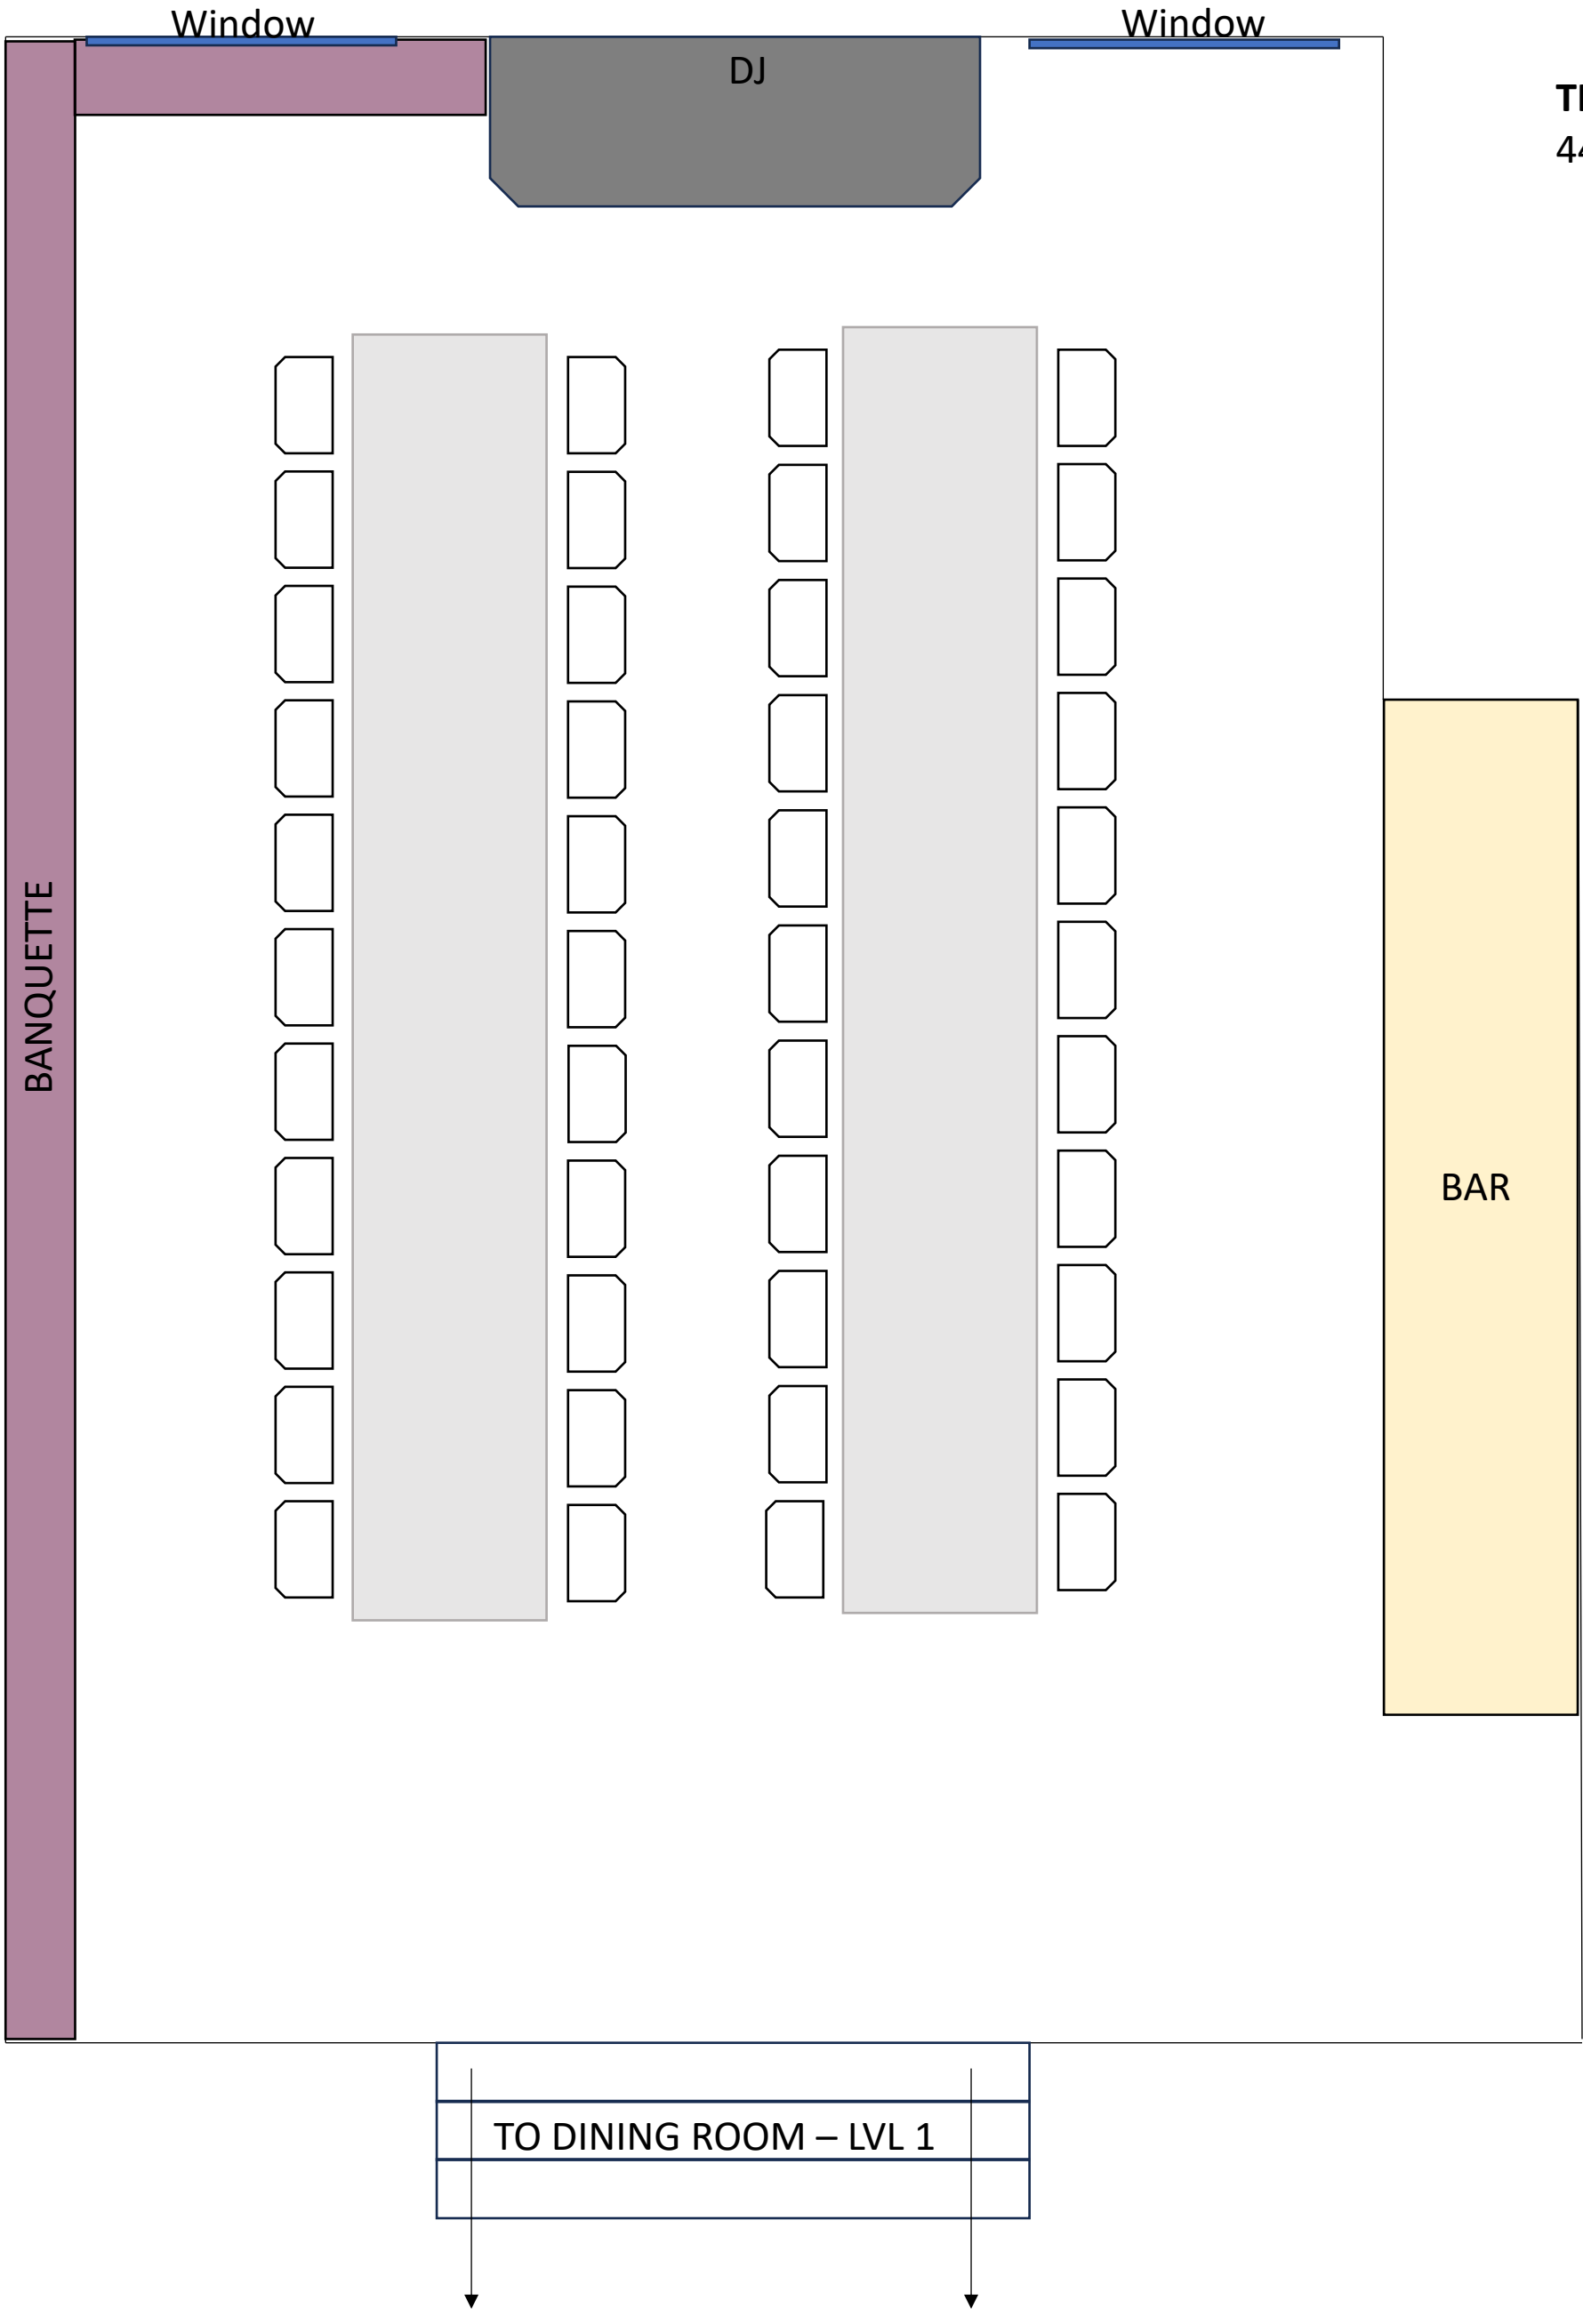

**THE LOUNGE  
MAX LAYOUT  
58 Guests**

**THE LOUNGE**  
56 Guests

BANQUETTE

Window

Window

DJ

BAR

TO DINING ROOM – LVL 1

**THE LOUNGE**  
52 Guests

BAR

TO DINING ROOM - LVL 1

**THE LOUNGE**  
48 Guests

BANQUETTE

DJ

Window

Window

BAR

TO DINING ROOM - LVL 1

**THE LOUNGE**  
44 Guests

**THE LOUNGE**  
35 Guests

**THE LOUNGE**  
40 Guests

**THE LOUNGE**  
35 Guests

TO DINING ROOM - LVL 1