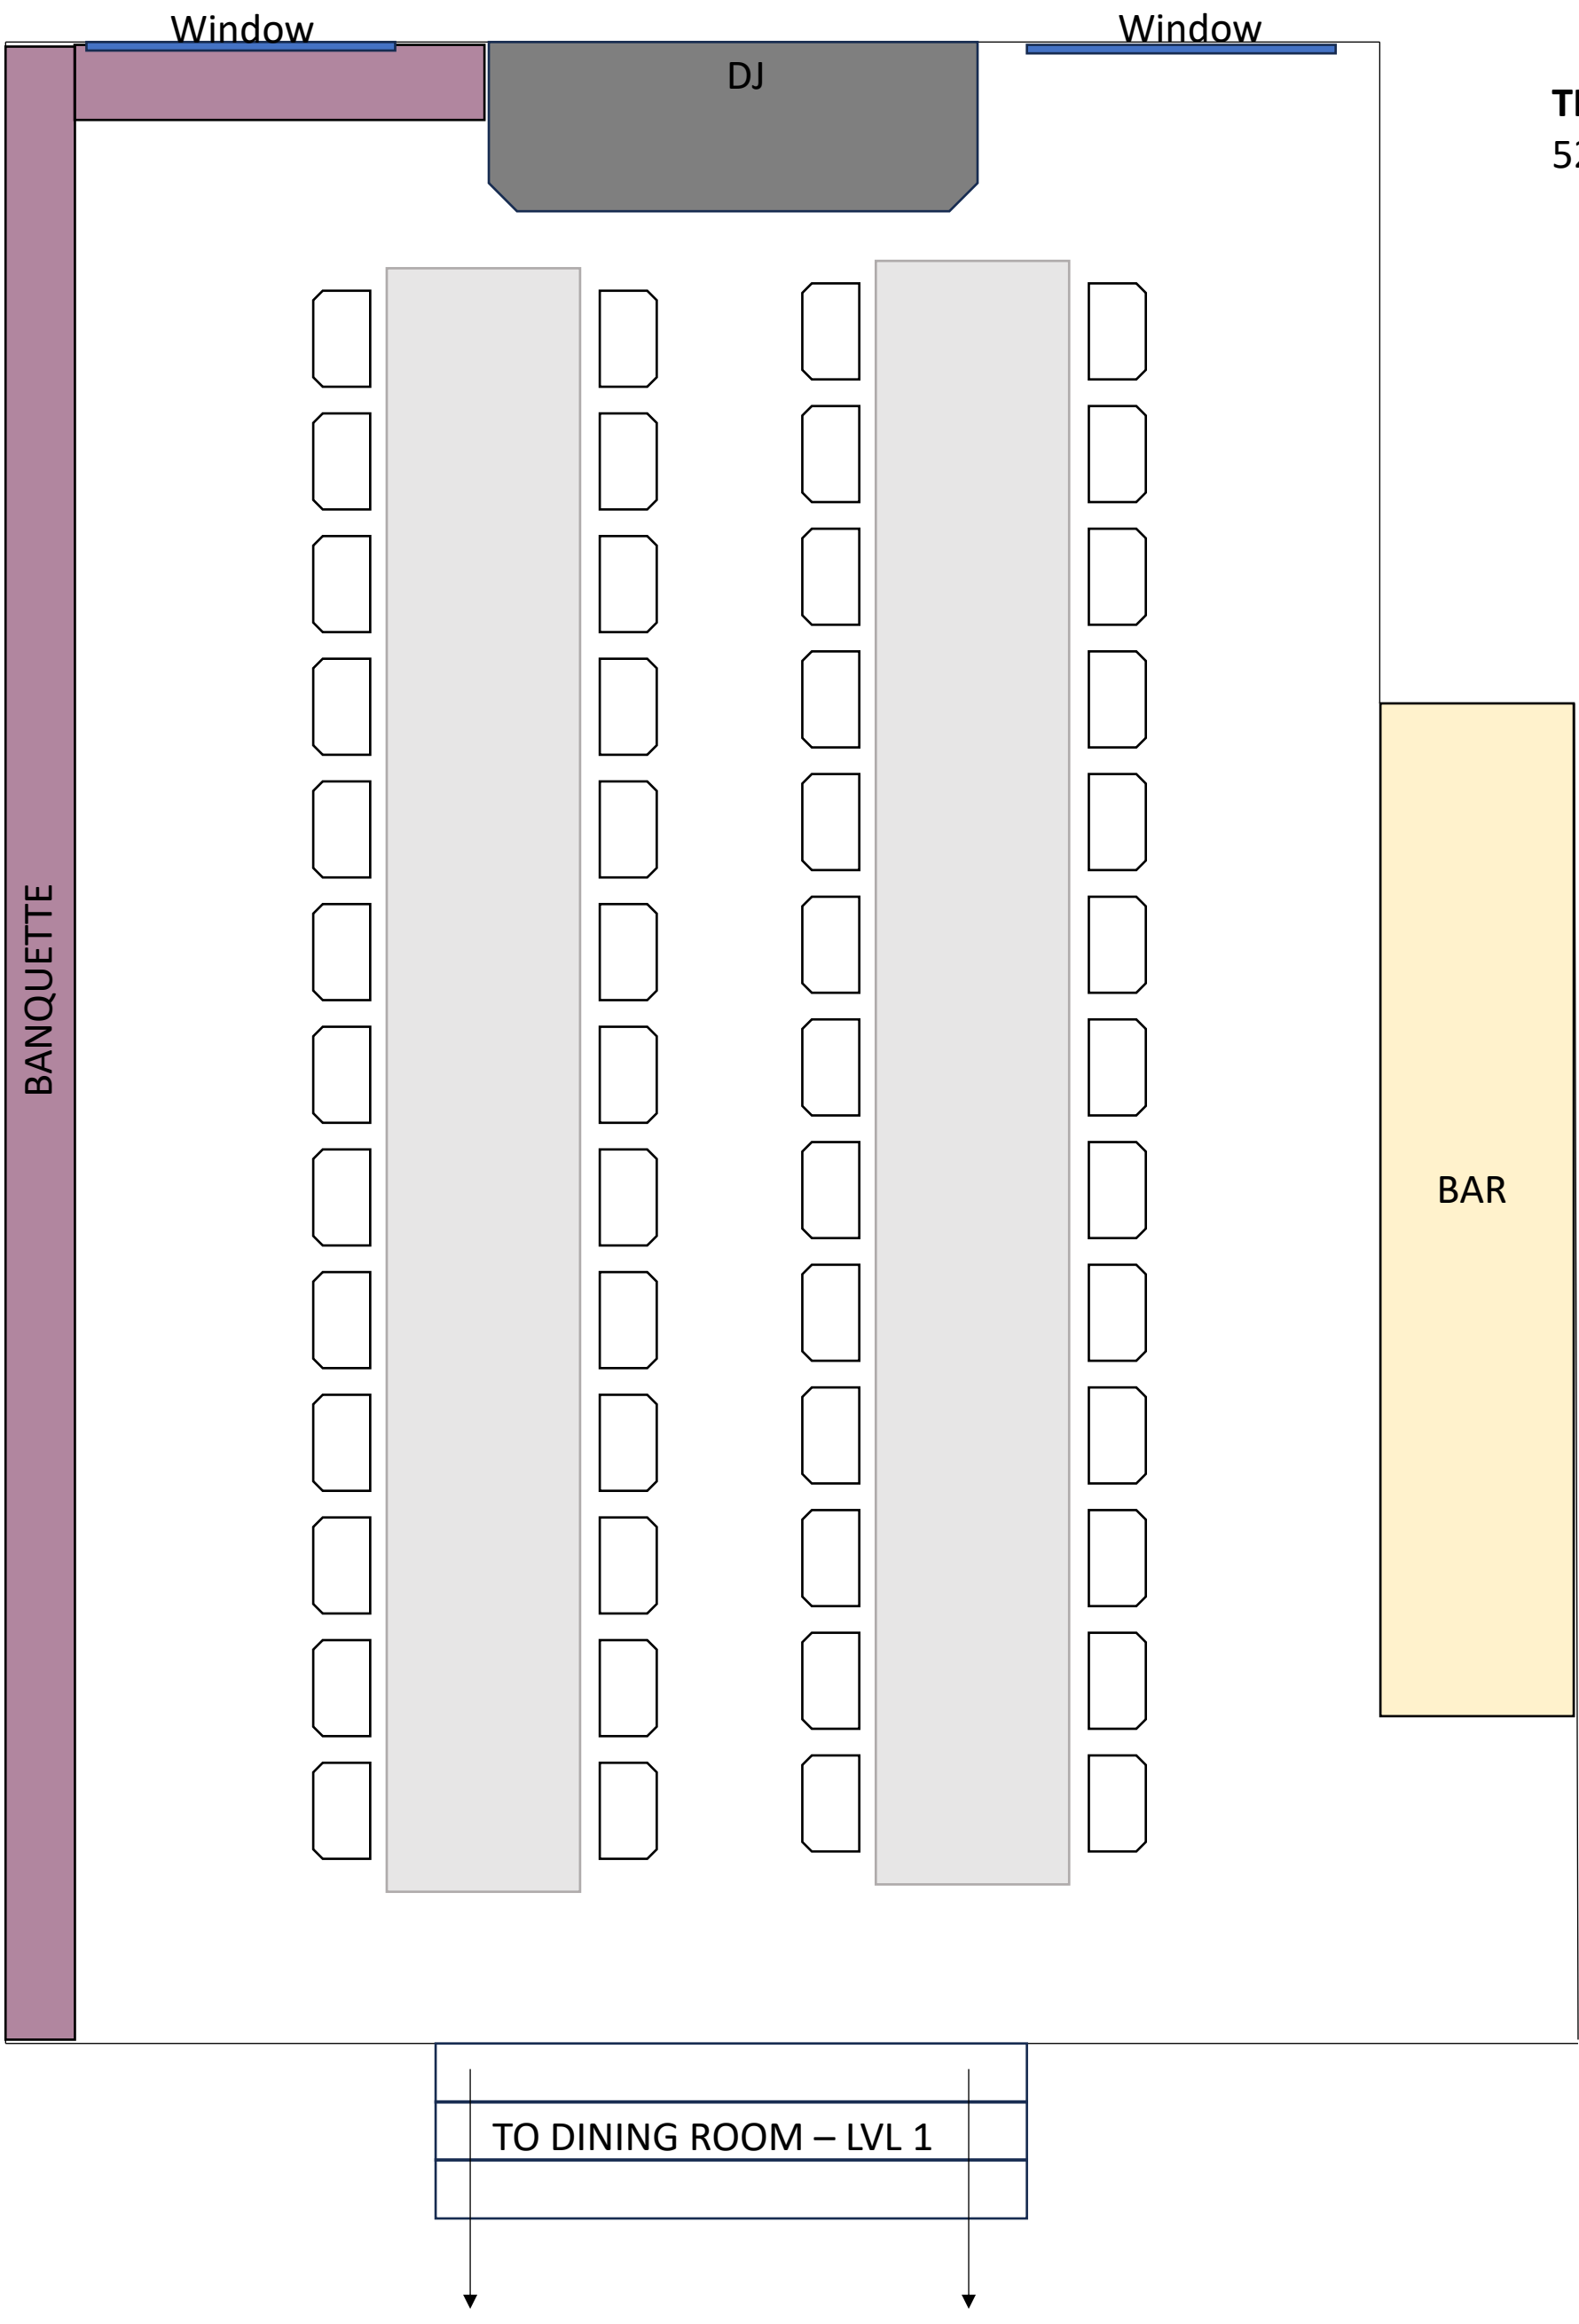

**THE LOUNGE  
MAX LAYOUT  
58 Guests**

**THE LOUNGE**  
56 Guests

BANQUETTE

Window

Window

DJ

BAR

TO DINING ROOM – LVL 1

**THE LOUNGE**  
52 Guests

BAR

TO DINING ROOM - LVL 1

**THE LOUNGE**  
48 Guests

BANQUETTE

DJ

Window

Window

BAR

TO DINING ROOM - LVL 1

**THE LOUNGE**  
44 Guests

**THE LOUNGE**  
35 Guests

**THE LOUNGE**  
40 Guests

**THE LOUNGE**  
35 Guests

TO DINING ROOM - LVL 1