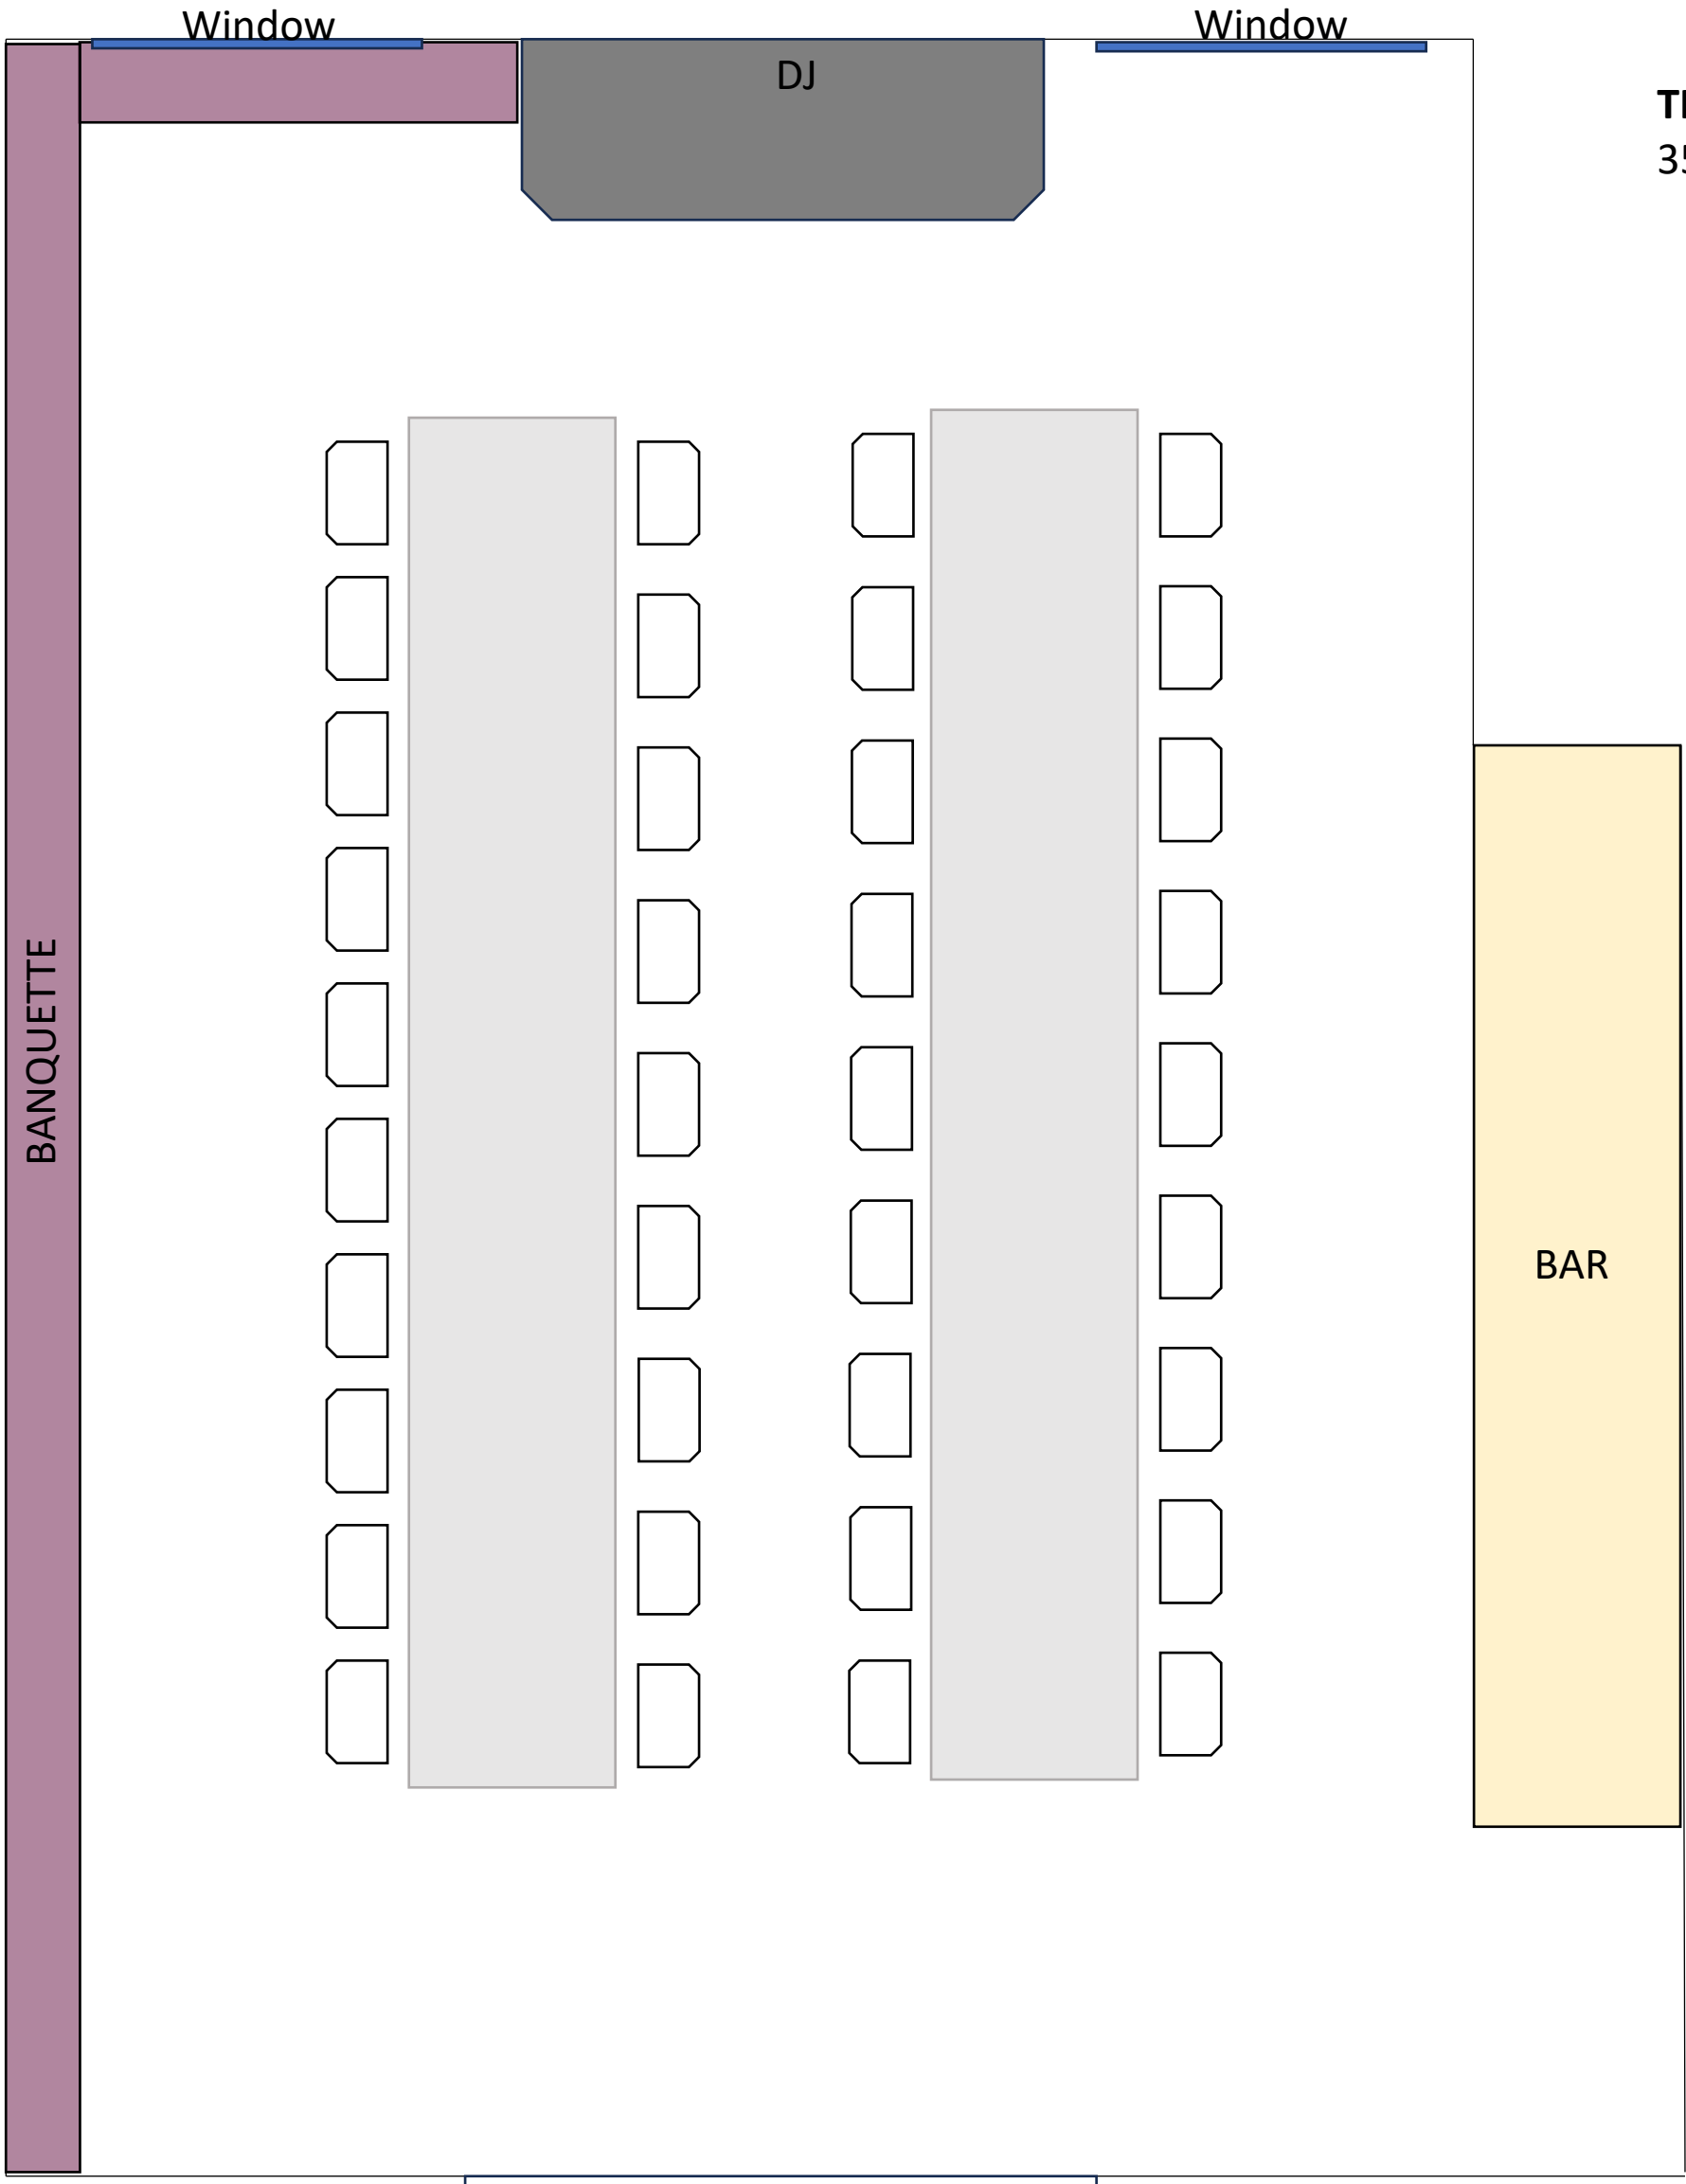

**THE LOUNGE  
MAX LAYOUT  
58 Guests**

**THE LOUNGE**  
56 Guests

BANQUETTE

Window

Window

DJ

BAR

TO DINING ROOM – LVL 1

**THE LOUNGE**  
52 Guests

BAR

TO DINING ROOM - LVL 1

**THE LOUNGE**  
48 Guests

BANQUETTE

DJ

Window

Window

BAR

TO DINING ROOM - LVL 1

**THE LOUNGE**  
44 Guests

**THE LOUNGE**  
35 Guests

**THE LOUNGE**  
40 Guests

**THE LOUNGE**  
35 Guests

TO DINING ROOM - LVL 1